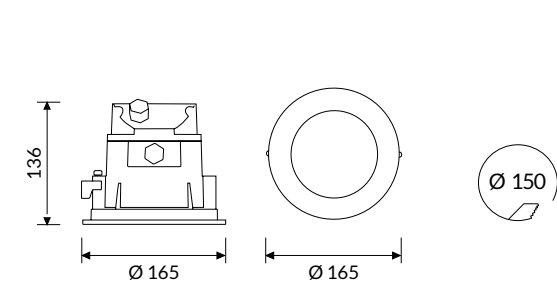

HALL LED IP65 MEDIUM

OPTIC

Internal aluminum reflectors:
10°- 20°- 40°- 70° beam angles.
CUT OFF > 30°.

COLOUR TEMPERATURE 4000K

COD	💡	lm
38VT7L49010M65	7W 10°	655
38VT7L49020M65	7W 20°	655
38VT7L49040M65	7W 40°	655
38VT7L49070M65	7W 70°	655
38VT18L49010M65	18W 10°	1595
38VT18L49020M65	18W 20°	1595
38VT18L49040M65	18W 40°	1595
38VT18L49070M65	18W 70°	1595

COLOUR TEMPERATURE 3000K

COD	💡	lm
38VT7L39010M65	7W 10°	627
38VT7L39020M65	7W 20°	627
38VT7L39040M65	7W 40°	627
38VT7L39070M65	7W 70°	627
38VT18L39010M65	18W 10°	1529
38VT18L39020M65	18W 20°	1529
38VT18L39040M65	18W 40°	1529
38VT18L39070M65	18W 70°	1529