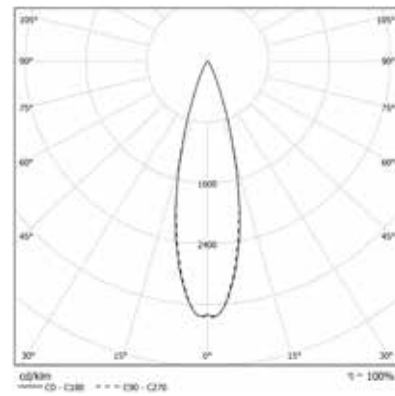

COLOUR TEMPERATURE **4000K**

COD	Light Bulb Icon	lm
38AL13L49025M65	13W 25°	1326
38AL13L49045M65	13W 45°	1326
38AL13L49060M65	13W 60°	1326
38AL13L49080M65	13W 80°	1326

COLOUR TEMPERATURE **3000K**

COD	Light Bulb Icon	lm
38AL13L39025M65	13W 25°	1207
38AL13L39045M65	13W 45°	1207
38AL13L39060M65	13W 60°	1207
38AL13L39080M65	13W 80°	1207