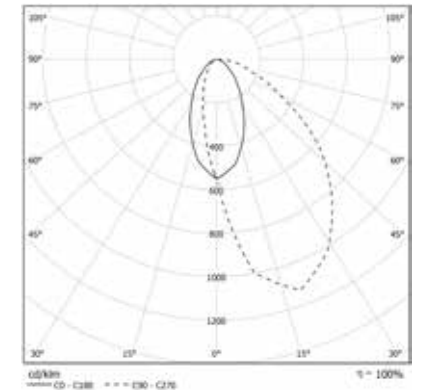

COLOUR TEMPERATURE **3000K**

COD	Light Bulb Icon	lm
38HA13L390M65	13W	1207