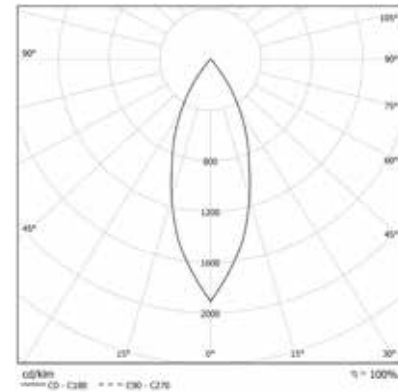

HALL LED IP65 LARGE

OPTIC

Internal aluminum reflectors:
12°- 20°- 40°- 70° beam angles.
CUT OFF > 30°.

IP 65 A*

COLOUR TEMPERATURE

4000K

3000K

COD	Beam Angle	lm
38VT18L49012L65	18W 12°	2316
38VT18L49020L65	18W 20°	2316
38VT18L49040L65	18W 40°	2316
38VT18L49070L65	18W 70°	2316
38VT25L49012L65	25W 12°	3151
38VT25L49020L65	25W 20°	3151
38VT25L49040L65	25W 40°	3151
38VT25L49070L65	25W 70°	3151

COD	Beam Angle	lm
38VT18L39012L65	18W 12°	2240
38VT18L39020L65	18W 20°	2240
38VT18L39040L65	18W 40°	2240
38VT18L39070L65	18W 70°	2240
38VT25L39012L65	25W 12°	3048
38VT25L39020L65	25W 20°	3048
38VT25L39040L65	25W 40°	3048
38VT25L39070L65	25W 70°	3048

Accessories

38AABCM
HALL LED IP65 MEDIUM box for recessed installation on concrete.

38AABCL
HALL LED IP65 LARGE box for recessed installation on concrete.

Technical Note

INSTALLATION: