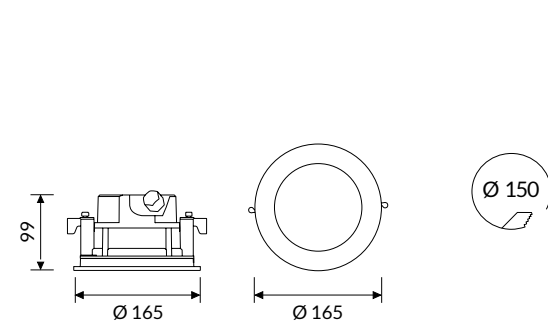

HALL LED IP65 MEDIUM ACCENT LIGHT

OPTIC

Accent light.
Transparent glass with internal aluminum reflectors:
25°- 45°- 60°- 80° beam angles.
CUT OFF > 30°.

IP 65 A+
IK10