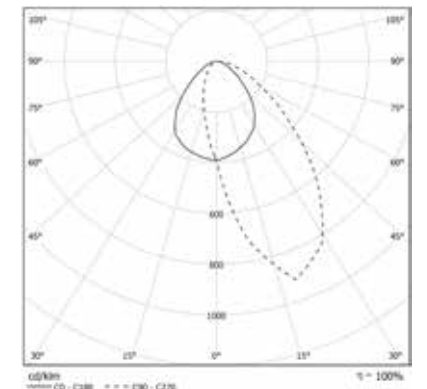

COLOUR TEMPERATURE **3000K**

COD	Light Bulb Icon	lm
38WA13L390M65	13W	1207