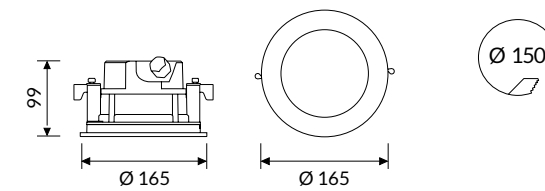

### HALL LED IP65 MEDIUM WIDE WALLWASHER

**OPTIC**

WW - Wide wallwasher.  
Transparent glass with wide beam asymmetric lens.  
CUT OFF > 30°.

**COLOUR TEMPERATURE** **4000K**

| COD           | Light Bulb Icon | lm   |
|---------------|-----------------|------|
| 38WA13L490M65 | 13W             | 1326 |