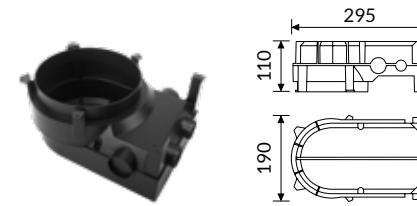

Accessories

38AABCM
HALL LED IP65 MEDIUM box for recessed installation on concrete.