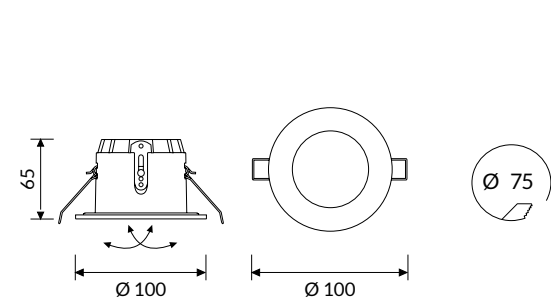

### OPTIC

Internal aluminum reflectors:  
15°- 24°- 36°- 50° beam angles.  
CUT OFF > 30°.