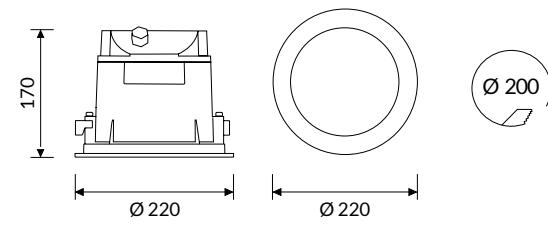

HALL LED IP65 LARGE

OPTIC

Internal aluminum reflectors:
12°- 20°- 40°- 70° beam angles.
CUT OFF > 30°.

IP 65 A*

COLOUR TEMPERATURE

4000K

3000K

COD	Beam Angle	lm
38VT18L49012L65	18W 12°	2316
38VT18L49020L65	18W 20°	2316
38VT18L49040L65	18W 40°	2316
38VT18L49070L65	18W 70°	2316
38VT25L49012L65	25W 12°	3151
38VT25L49020L65	25W 20°	3151
38VT25L49040L65	25W 40°	3151
38VT25L49070L65	25W 70°	3151

COD	Beam Angle	lm
38VT18L39012L65	18W 12°	2240
38VT18L39020L65	18W 20°	2240
38VT18L39040L65	18W 40°	2240
38VT18L39070L65	18W 70°	2240
38VT25L39012L65	25W 12°	3048
38VT25L39020L65	25W 20°	3048
38VT25L39040L65	25W 40°	3048
38VT25L39070L65	25W 70°	3048

Accessories

38AABCM
HALL LED IP65 MEDIUM box for recessed installation on concrete.

38AABCL
HALL LED IP65 LARGE box for recessed installation on concrete.

Technical Note

INSTALLATION: