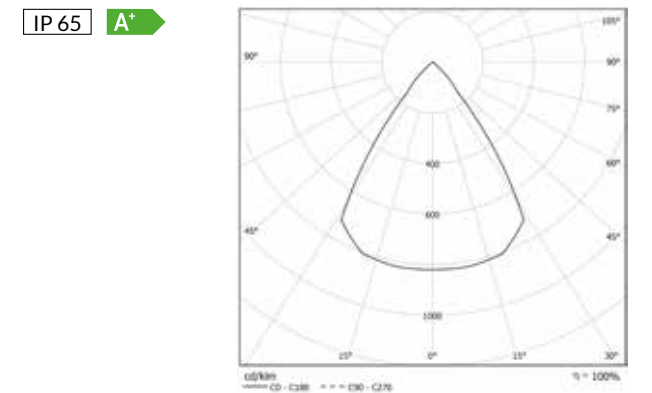

HALL LED IP65 MEDIUM

OPTIC

Internal aluminum reflectors:
10°- 20°- 40°- 70° beam angles.
CUT OFF > 30°.

COLOUR TEMPERATURE 4000K

COD	💡	lm
38VT7L49010M65	7W 10°	655
38VT7L49020M65	7W 20°	655
38VT7L49040M65	7W 40°	655
38VT7L49070M65	7W 70°	655
38VT18L49010M65	18W 10°	1595
38VT18L49020M65	18W 20°	1595
38VT18L49040M65	18W 40°	1595
38VT18L49070M65	18W 70°	1595

COLOUR TEMPERATURE 3000K

COD	💡	lm
38VT7L39010M65	7W 10°	627
38VT7L39020M65	7W 20°	627
38VT7L39040M65	7W 40°	627
38VT7L39070M65	7W 70°	627
38VT18L39010M65	18W 10°	1529
38VT18L39020M65	18W 20°	1529
38VT18L39040M65	18W 40°	1529
38VT18L39070M65	18W 70°	1529