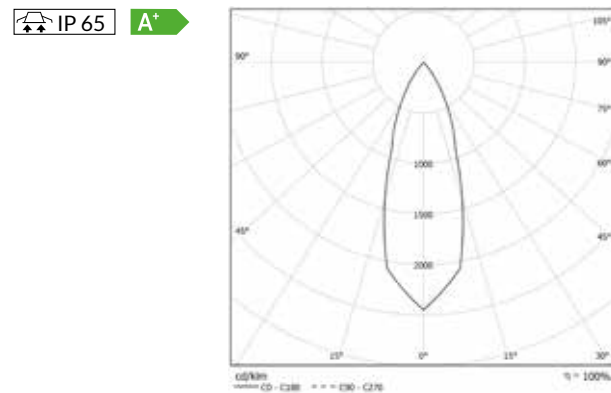

### OPTIC

Internal aluminum reflectors:  
15°- 24°- 36°- 50° beam angles.  
CUT OFF > 30°.