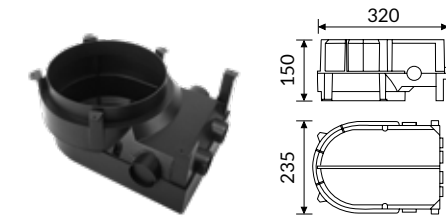

HALL LED IP65 LARGE

OPTIC

Internal aluminum reflectors:
12°- 20°- 40°- 70° beam angles.
CUT OFF > 30°.

IP 65 A*

COLOUR TEMPERATURE

4000K

3000K

COD	Beam Angle	lm
38VT18L49012L65	18W 12°	2316
38VT18L49020L65	18W 20°	2316
38VT18L49040L65	18W 40°	2316
38VT18L49070L65	18W 70°	2316
38VT25L49012L65	25W 12°	3151
38VT25L49020L65	25W 20°	3151
38VT25L49040L65	25W 40°	3151
38VT25L49070L65	25W 70°	3151

COD	Beam Angle	lm
38VT18L39012L65	18W 12°	2240
38VT18L39020L65	18W 20°	2240
38VT18L39040L65	18W 40°	2240
38VT18L39070L65	18W 70°	2240
38VT25L39012L65	25W 12°	3048
38VT25L39020L65	25W 20°	3048
38VT25L39040L65	25W 40°	3048
38VT25L39070L65	25W 70°	3048

Accessories

38AABCM
HALL LED IP65 MEDIUM box for recessed installation on concrete.

38AABCL
HALL LED IP65 LARGE box for recessed installation on concrete.

Technical Note

INSTALLATION: